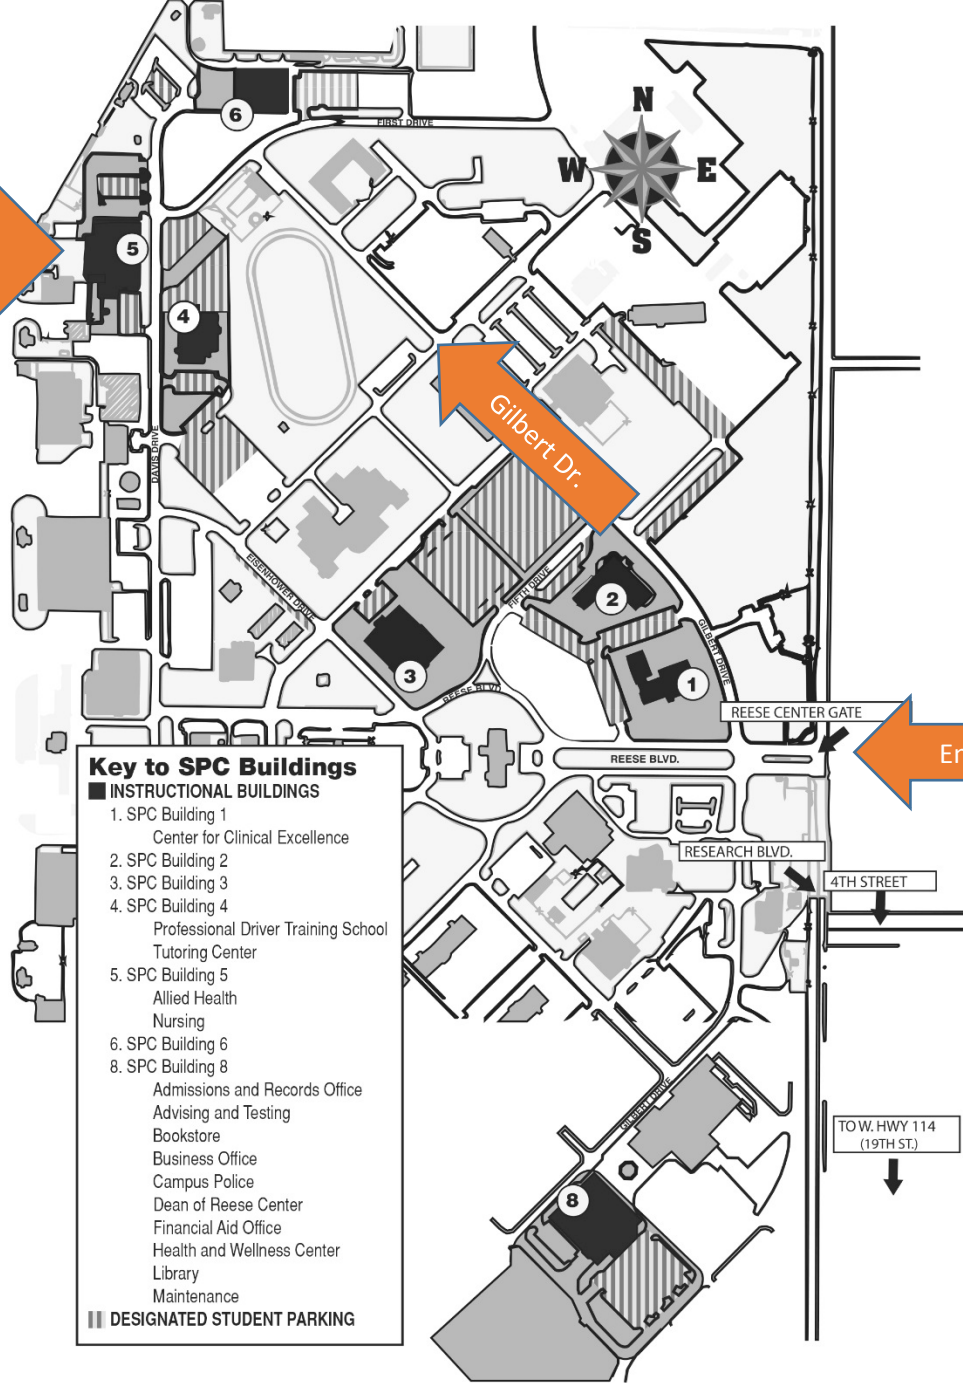

REESE CAMPUS MAP

SOUTH PLAINS COLLEGE
PREPARE YOURSELF

Building 5
Bishop-office 512B
Castillo-office 512H

- Key to SPC Buildings**
- INSTRUCTIONAL BUILDINGS
1. SPC Building 1
Center for Clinical Excellence
 2. SPC Building 2
 3. SPC Building 3
 4. SPC Building 4
Professional Driver Training School
Tutoring Center
 5. SPC Building 5
Allied Health
Nursing
 6. SPC Building 6
 8. SPC Building 8
Admissions and Records Office
Advising and Testing
Bookstore
Business Office
Campus Police
Dean of Reese Center
Financial Aid Office
Health and Wellness Center
Library
Maintenance
- ▨ DESIGNATED STUDENT PARKING

TO W. HWY 114
(19TH ST.)